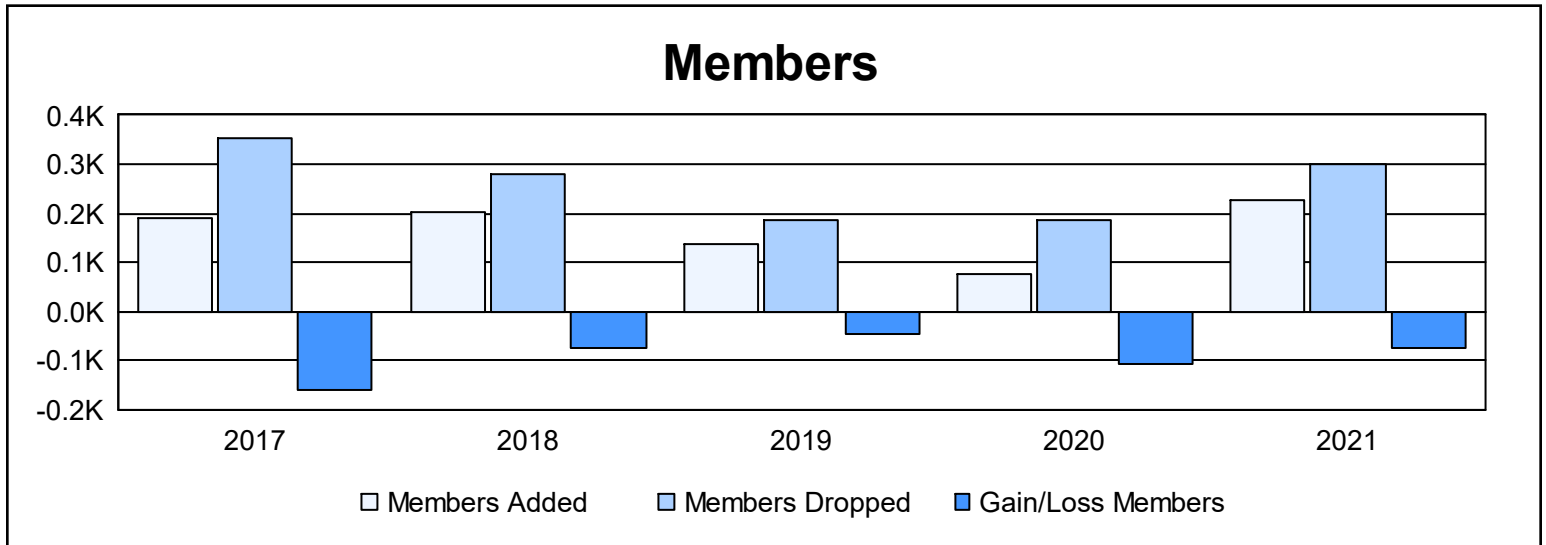

Year	New Clubs	Dropped Clubs	Gain/ Loss Clubs	New Members	Charter Members	Reinstate Members	Transfer Members	Total Member Added	Total Members Dropped	Gain/ Loss Members
2016-2017	0	5	-5	168	1	4	17	190	351	-161
2017-2018	0	3	-3	146	6	19	31	202	278	-76
2018-2019	0	3	-3	120	2	0	17	139	187	-48
2019-2020	0	0	0	62	0	8	8	78	186	-108
2020-2021	2	6	-4	135	56	9	28	228	302	-74
<b>Average</b>	<b>0</b>	<b>3</b>	<b>-3</b>	<b>126</b>	<b>13</b>	<b>8</b>	<b>20</b>	<b>167</b>	<b>261</b>	<b>-93</b>

### Membership Composition June 2021 Cumulative