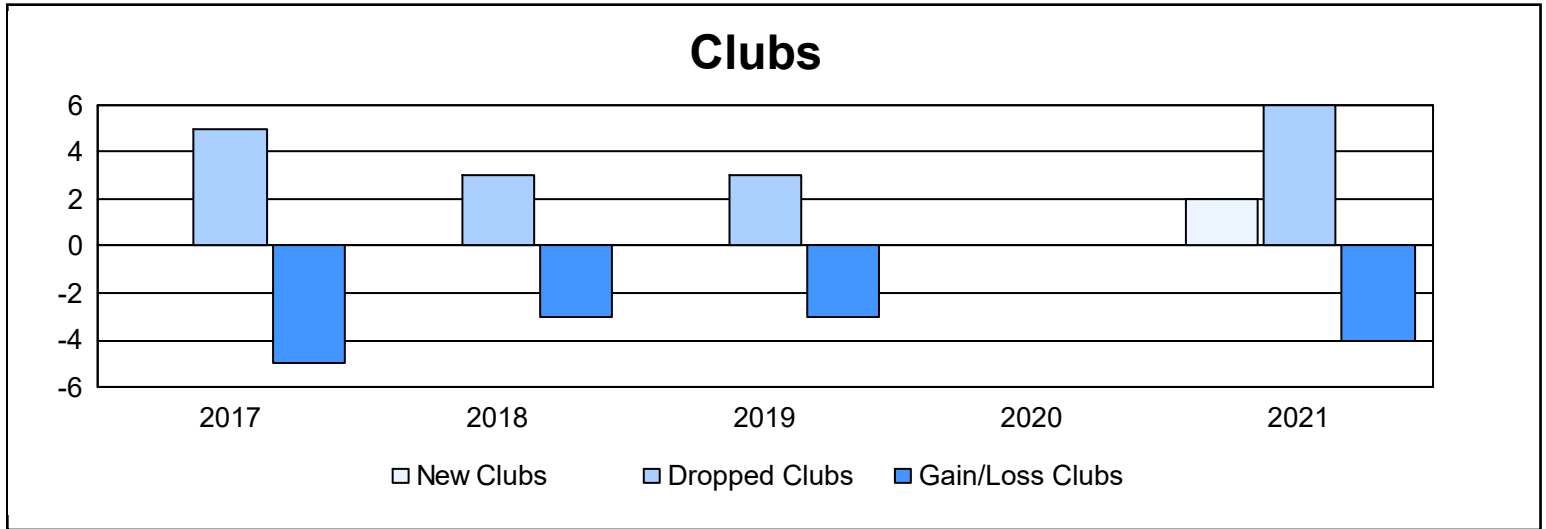

Year	New Clubs	Dropped Clubs	Gain/ Loss Clubs	New Members	Charter Members	Reinstate Members	Transfer Members	Total Member Added	Total Members Dropped	Gain/ Loss Members
2016-2017	0	5	-5	168	1	4	17	190	351	-161
2017-2018	0	3	-3	146	6	19	31	202	278	-76
2018-2019	0	3	-3	120	2	0	17	139	187	-48
2019-2020	0	0	0	62	0	8	8	78	186	-108
2020-2021	2	6	-4	135	56	9	28	228	302	-74
<b>Average</b>	<b>0</b>	<b>3</b>	<b>-3</b>	<b>126</b>	<b>13</b>	<b>8</b>	<b>20</b>	<b>167</b>	<b>261</b>	<b>-93</b>

### Membership Composition June 2021 Cumulative