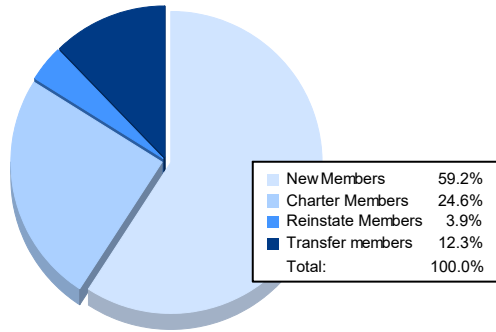

Year	New Clubs	Dropped Clubs	Gain/ Loss Clubs	New Members	Charter Members	Reinstate Members	Transfer Members	Total Member Added	Total Members Dropped	Gain/ Loss Members
2016-2017	0	5	-5	168	1	4	17	190	351	-161
2017-2018	0	3	-3	146	6	19	31	202	278	-76
2018-2019	0	3	-3	120	2	0	17	139	187	-48
2019-2020	0	0	0	62	0	8	8	78	186	-108
2020-2021	2	6	-4	135	56	9	28	228	302	-74
<b>Average</b>	<b>0</b>	<b>3</b>	<b>-3</b>	<b>126</b>	<b>13</b>	<b>8</b>	<b>20</b>	<b>167</b>	<b>261</b>	<b>-93</b>

### Membership Composition June 2021 Cumulative

### Gender Composition June 2021 Cumulative